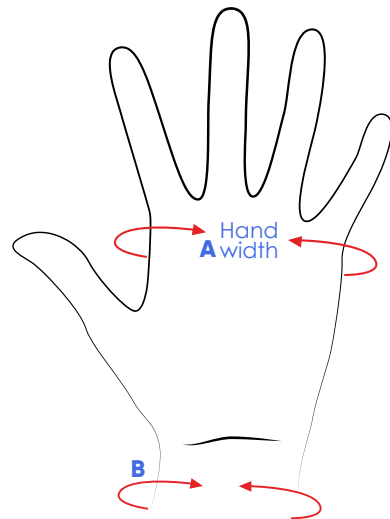

ONESIE WOMEN WRISTGUARD 903234

POWERSLIDE

With your hand open, measure around the circumference of your hand, at the base of your knuckles

SIZE		INCH	CM
S/XL	A	5,5-9,5	14-24
	B	6-8	15-20,5

A Center of the hand
B Center of the wrist